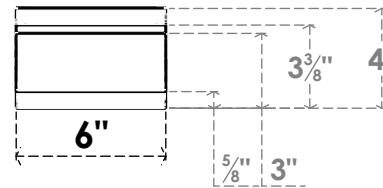

ITEM NUMBER: BRCPC060X30000X04000OLY

6"W X 30"D X 4"H OLYMPIC ARCHITECTURAL GRADE PVC CLOSED KNEE BRACE

SIDE PROFILE

FRONT PROFILE

ISOMETRIC

EKENA MILLWORK
 2300 WEST MAIN ST.
 CLARKSVILLE, TX 75426
 TOLL FREE: 866-607-0453
 WWW.EKENAMILLWORK.COM