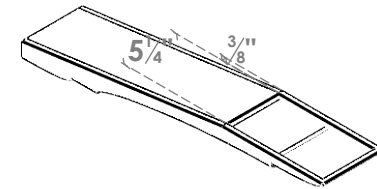

ITEM NUMBER: BRCPC060X30000X04000OLY

6"W X 30"D X 4"H OLYMPIC ARCHITECTURAL GRADE PVC CLOSED KNEE BRACE

SIDE PROFILE

FRONT PROFILE

ISOMETRIC

EKENA MILLWORK
 2300 WEST MAIN ST.
 CLARKSVILLE, TX 75426
 TOLL FREE: 866-607-0453
 WWW.EKENAMILLWORK.COM