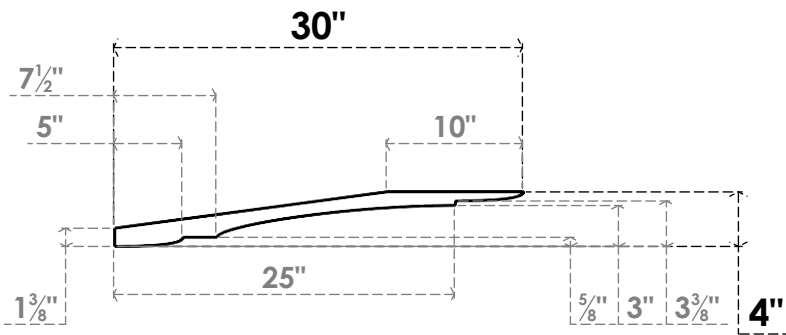

ITEM NUMBER: BRCPC060X30000X04000OLY

6"W X 30"D X 4"H OLYMPIC ARCHITECTURAL GRADE PVC CLOSED KNEE BRACE

SIDE PROFILE

FRONT PROFILE

ISOMETRIC

EKENA MILLWORK
 2300 WEST MAIN ST.
 CLARKSVILLE, TX 75426
 TOLL FREE: 866-607-0453
 WWW.EKENAMILLWORK.COM